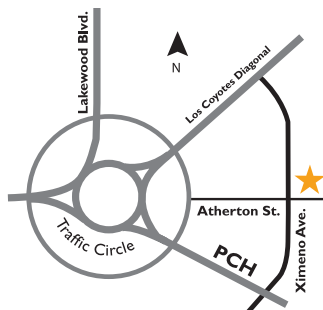

Huntington Beach - 10111 Adams Ave., Ste. 101
(Corner of Adams and Brookhurst next to Whole Foods Market)

9:00 a.m. to 6:00 p.m. Mon.- Fri.
9:00 a.m. to 2:00 p.m. Sat.

Irvine - 6448 Irvine Blvd.
(In the Woodbury Town Center next to Chick-Fil-A)

9:00 a.m. to 6:00 p.m. Mon.- Fri.
9:00 a.m. to 2:00 p.m. Sat.

Lake Forest - 21791 Lake Forest Dr., Ste. 110
(In the Ralphs shopping center beside Ace Hardware)

9:00 a.m. to 6:00 p.m. Mon.- Fri.
9:00 a.m. to 2:00 p.m. Sat.

Long Beach - 1802 Ximeno Ave.
(One block east of the Traffic Circle)

9:00 a.m. to 6:00 p.m. Mon.- Fri.
9:00 a.m. to 2:00 p.m. Sat.

Mission Viejo - 28221 Marguerite Pkwy.
(In the College Center across from Saddleback College)

9:00 a.m. to 6:00 p.m. Mon.- Fri.
9:00 a.m. to 2:00 p.m. Sat.

Yorba Linda - 17496 Yorba Linda Blvd.
(Valley View Center next to Sprouts Farmers Market)

9:00 a.m. to 6:00 p.m. Mon.- Fri.
9:00 a.m. to 2:00 p.m. Sat.