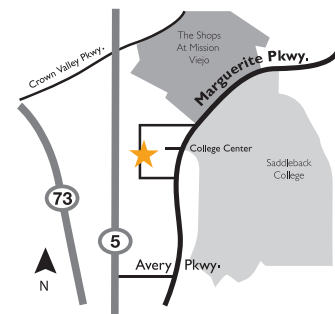

Huntington Beach - 10111 Adams Ave., Ste. 101
(Corner of Adams and Brookhurst next to Whole Foods Market)

9:00 a.m. to 6:00 p.m. Mon.- Fri.
9:00 a.m. to 2:00 p.m. Sat.

Irvine - 6448 Irvine Blvd.
(In the Woodbury Town Center next to Chick-Fil-A)

9:00 a.m. to 6:00 p.m. Mon.- Fri.
9:00 a.m. to 2:00 p.m. Sat.

Lake Forest - 21791 Lake Forest Dr., Ste. 110
(In the Ralphs shopping center beside Ace Hardware)

9:00 a.m. to 6:00 p.m. Mon.- Fri.
9:00 a.m. to 2:00 p.m. Sat.

Long Beach - 1802 Ximeno Ave.
(One block east of the Traffic Circle)

9:00 a.m. to 6:00 p.m. Mon.- Fri.
9:00 a.m. to 2:00 p.m. Sat.

Mission Viejo - 28221 Marguerite Pkwy.
(In the College Center across from Saddleback College)

9:00 a.m. to 6:00 p.m. Mon.- Fri.
9:00 a.m. to 2:00 p.m. Sat.

Yorba Linda - 17496 Yorba Linda Blvd.
(Valley View Center next to Sprouts Farmers Market)

9:00 a.m. to 6:00 p.m. Mon.- Fri.
9:00 a.m. to 2:00 p.m. Sat.