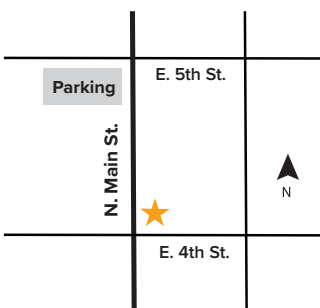

Downtown Santa Ana - 401 N. Main St.
(Corner of N. Main St. and E. 4th St.)

9:00 a.m. to 6:00 p.m. Mon.- Fri.
9:00 a.m. to 2:00 p.m. Sat.