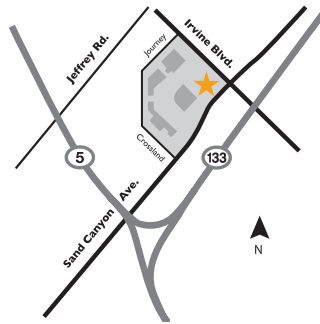

Call Us! (888) 354-6228 press 6

Anaheim - 2390 E. Orangewood Ave.
(Just off of the 57 Fwy at Orangewood and Rampart)

Fullerton - 1469 S. Harbor Blvd.
(Fullerton Metro Center next to Sprout's)

Huntington Beach - 10111 Adams Ave., Ste. 101
(Corner of Adams and Brookhurst next to Whole Foods Market)

Irvine - 6448 Irvine Blvd.
(In the Woodbury Town Center)

Lake Forest - 21791 Lake Forest Dr.
(In the Ralph's shopping center beside Ace Hardware)

Long Beach - 1802 Ximeno Ave.
(One block east of the Traffic Circle)

Mission Viejo - 28221 Marguerite Pkwy.
(In the College Center by the Shops at Mission Viejo)

Santa Ana, Ross - 856 N. Ross St.
(Corner of 10th St. and Ross St.)

Santa Ana, St. Andrew - 1721 E. St. Andrew Pl.
(Corner of St. Andrew Place and S. Lyon St.)

Yorba Linda - 17496 Yorba Linda Blvd.
(Valley View Center next to Sprout's)

Branch Hours

9:00 a.m. - 6:00 p.m. Mon.-Fri.
9:00 a.m. - 2:00 p.m. Sat.