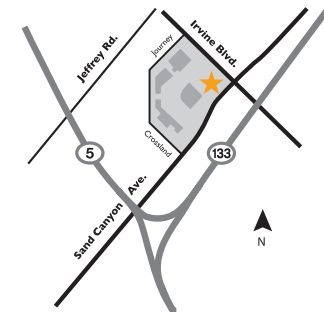

Anaheim - 2390 E. Orangewood Ave., Ste. 106
(Just off of the 57 Freeway at Orangewood and Rampart)

9:00 a.m. to 6:00 p.m. Mon.- Fri.
9:00 a.m. to 2:00 p.m. Sat.

Chino - 8401 Pine Ave., Ste. 110
(In the Town Center at The Preserve located at Pine Ave. and Linden Ln. next to Stater Bros. Market)

9:00 a.m. to 5:30 p.m. Mon.- Thrs.
9:00 a.m. to 6:00 p.m. Fri.
9:00 a.m. to 2:00 p.m. Sat.

Fullerton - 1469 S. Harbor Blvd.
(Fullerton Metro Center next to Sprouts Farmers Market)

9:00 a.m. to 6:00 p.m. Mon.- Fri.
9:00 a.m. to 2:00 p.m. Sat.

Huntington Beach - 10111 Adams Ave., Ste. 101
(Corner of Adams and Brookhurst next to Whole Foods Market)

9:00 a.m. to 6:00 p.m. Mon.- Fri.
9:00 a.m. to 2:00 p.m. Sat.

Irvine - 6448 Irvine Blvd.
(In the Woodbury Town Center next to Chick-Fil-A)

Long Beach - 1802 Ximeno Ave.
(One block east of the Traffic Circle)

9:00 a.m. to 6:00 p.m. Mon.- Fri.
9:00 a.m. to 2:00 p.m. Sat.

Mission Viejo - 28221 Marguerite Pkwy.
(In the College Center across from Saddleback College)