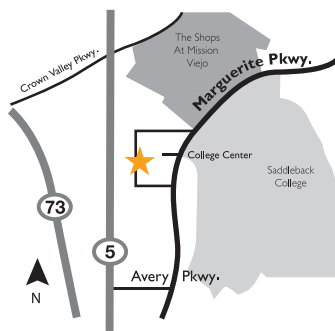

Call Us! (888) 354-6228 press 6

Anaheim - 2390 E. Orangewood Ave.
(Just off of the 57 Fwy at Orangewood and Rampart)

Fullerton - 1469 S. Harbor Blvd.
(Fullerton Metro Center next to Sprout's)

Huntington Beach - 10111 Adams Ave., Ste. 101
(Corner of Adams and Brookhurst next to Whole Foods Market)

Irvine - 6448 Irvine Blvd.
(In the Woodbury Town Center)

Lake Forest - 21791 Lake Forest Dr.
(In the Ralph's shopping center beside Ace Hardware)

Long Beach - 1802 Ximeno Ave.
(One block east of the Traffic Circle)

Mission Viejo - 28221 Marguerite Pkwy.
(In the College Center by the Shops at Mission Viejo)

Santa Ana, Ross - 856 N. Ross St.
(Corner of 10th St. and Ross St.)

Santa Ana, St. Andrew - 1721 E. St. Andrew Pl.
(Corner of St. Andrew Place and S. Lyon St.)

Yorba Linda - 17496 Yorba Linda Blvd.
(Valley View Center next to Sprout's)

Branch Hours

9:00 a.m. - 6:00 p.m. Mon.-Fri.
9:00 a.m. - 2:00 p.m. Sat.