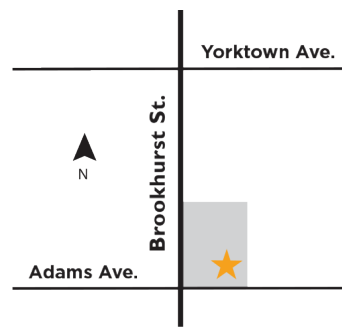

Anaheim - 2390 E. Orangewood Ave., Ste. 106
(Just off of the 57 Freeway at Orangewood and Rampart)

9:00 a.m. to 6:00 p.m. Mon.- Fri.
9:00 a.m. to 2:00 p.m. Sat.

Chino - 8401 Pine Ave., Ste. 110
(In the Town Center at The Preserve located at Pine Ave. and Linden Ln. next to Stater Bros. Market)

9:00 a.m. to 5:30 p.m. Mon.- Thrs.
9:00 a.m. to 6:00 p.m. Fri.
9:00 a.m. to 2:00 p.m. Sat.

Fullerton - 1469 S. Harbor Blvd.
(Fullerton Metro Center next to Sprouts Farmers Market)

9:00 a.m. to 6:00 p.m. Mon.- Fri.
9:00 a.m. to 2:00 p.m. Sat.

Huntington Beach - 10111 Adams Ave., Ste. 101
(Corner of Adams and Brookhurst next to Whole Foods Market)

9:00 a.m. to 6:00 p.m. Mon.- Fri.
9:00 a.m. to 2:00 p.m. Sat.

Irvine - 6448 Irvine Blvd.
(In the Woodbury Town Center next to Chick-Fil-A)