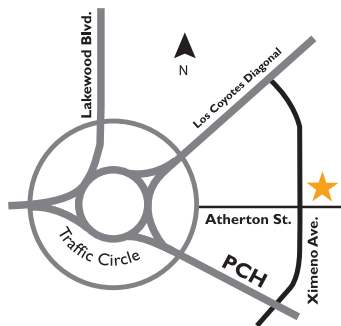

Call Us! (888) 354-6228 press 6

Anaheim - 2390 E. Orangewood Ave.
(Just off of the 57 Fwy at Orangewood and Rampart)

Fullerton - 1469 S. Harbor Blvd.
(Fullerton Metro Center next to Sprout's)

Huntington Beach - 10111 Adams Ave., Ste. 101
(Corner of Adams and Brookhurst next to Whole Foods Market)

Irvine - 6448 Irvine Blvd.
(In the Woodbury Town Center)

Lake Forest - 21791 Lake Forest Dr.
(In the Ralph's shopping center beside Ace Hardware)

Long Beach - 1802 Ximeno Ave.
(One block east of the Traffic Circle)

Mission Viejo - 28221 Marguerite Pkwy.
(In the College Center by the Shops at Mission Viejo)

Santa Ana, Ross - 856 N. Ross St.
(Corner of 10th St. and Ross St.)

Santa Ana, St. Andrew - 1721 E. St. Andrew Pl.
(Corner of St. Andrew Place and S. Lyon St.)

Yorba Linda - 17496 Yorba Linda Blvd.
(Valley View Center next to Sprout's)

Branch Hours

9:00 a.m. - 6:00 p.m. Mon.-Fri.
9:00 a.m. - 2:00 p.m. Sat.